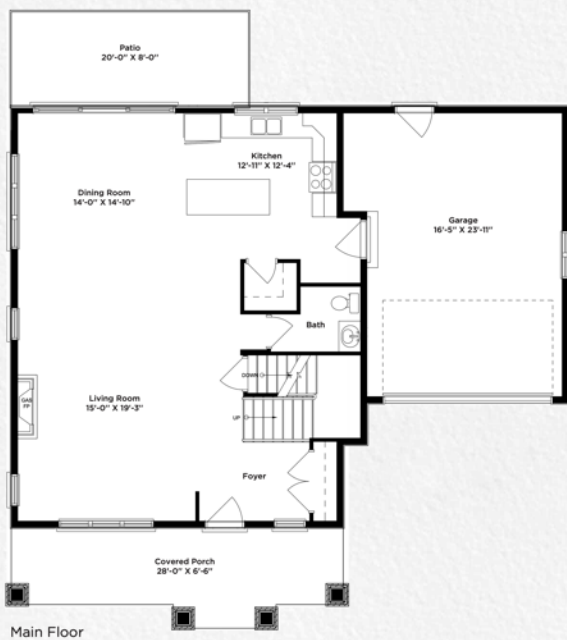

## THE BERKLEY

1796 SQ.FT

ALAIR

ALL FLOOR PLANS ARE APPROXIMATE DIMENSIONS. ACTUAL USABLE FLOOR SPACE MAY VARY FROM THE STATED FLOOR AREA. COLOUR REPRESENTATIONS ARE APPROXIMATE AND SUBJECT TO CHANGE.