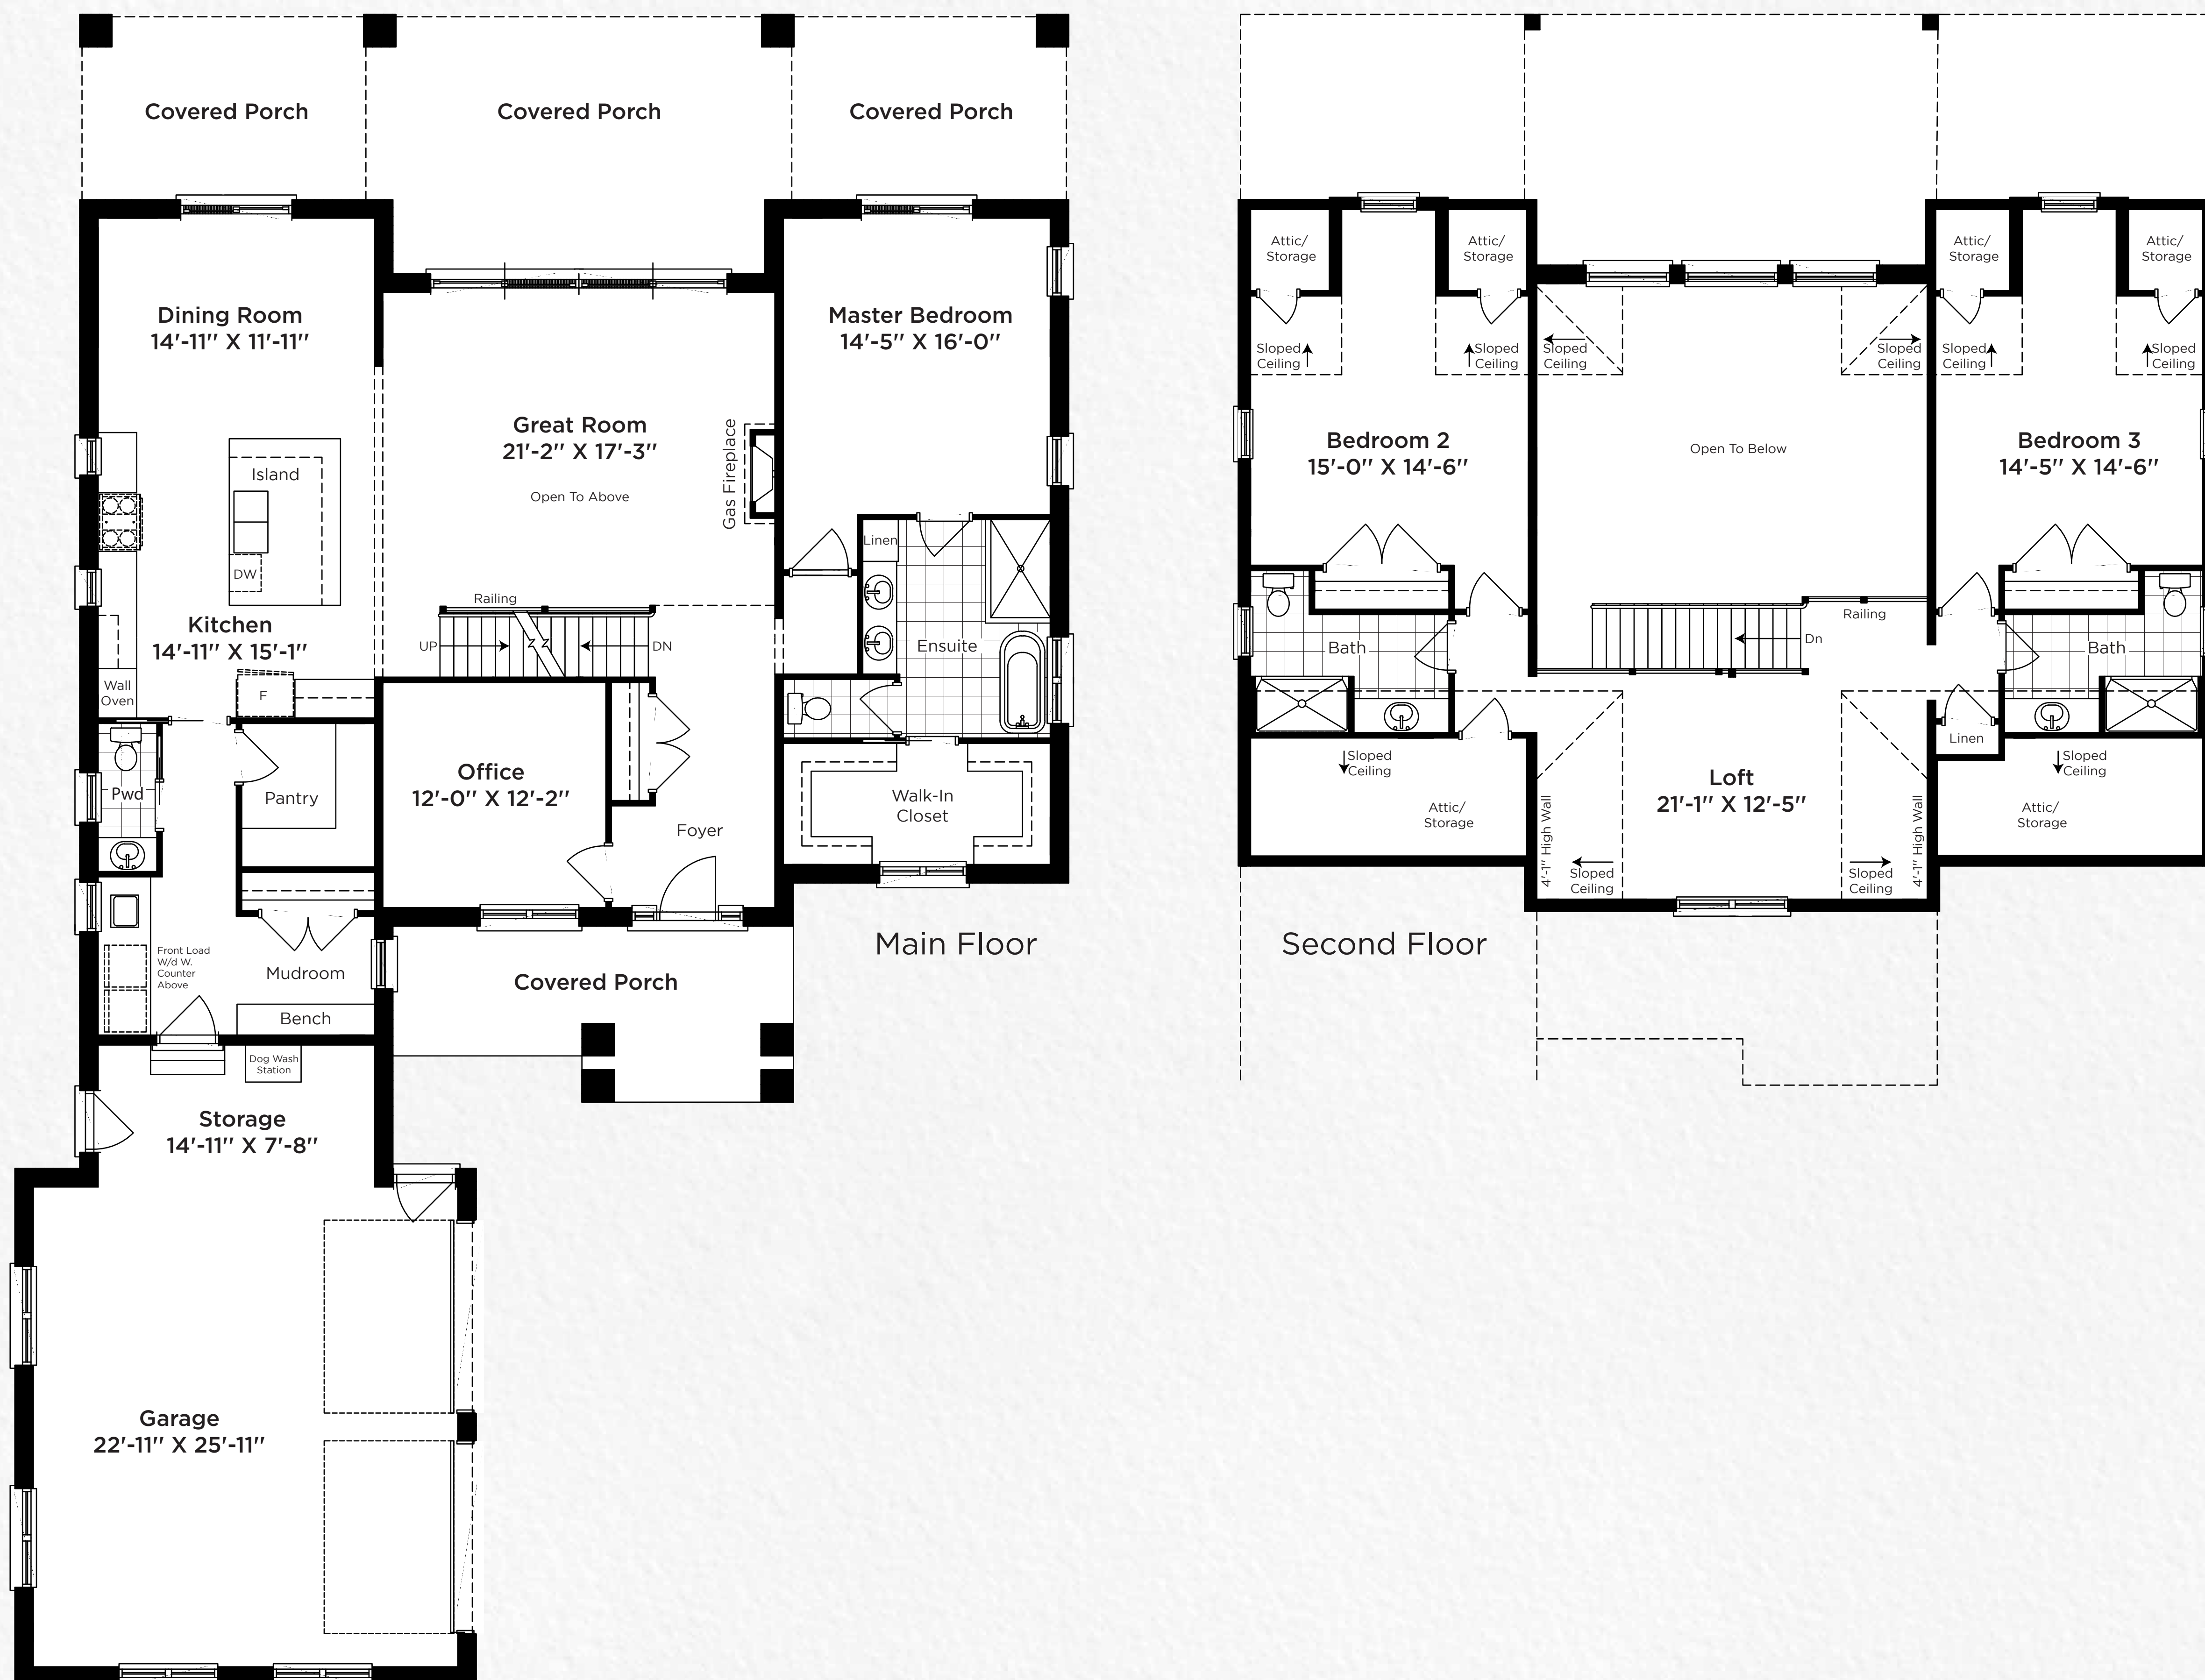

# SOUTHAMPTON LANDING

## THE STORMONT 3066 SQ.FT

A L A I R

ALL FLOOR PLANS ARE APPROXIMATE DIMENSIONS. ACTUAL USABLE FLOOR SPACE MAY VARY FROM THE STATED FLOOR AREA. COLOUR REPRESENTATIONS ARE APPROXIMATE AND SUBJECT TO CHANGE.